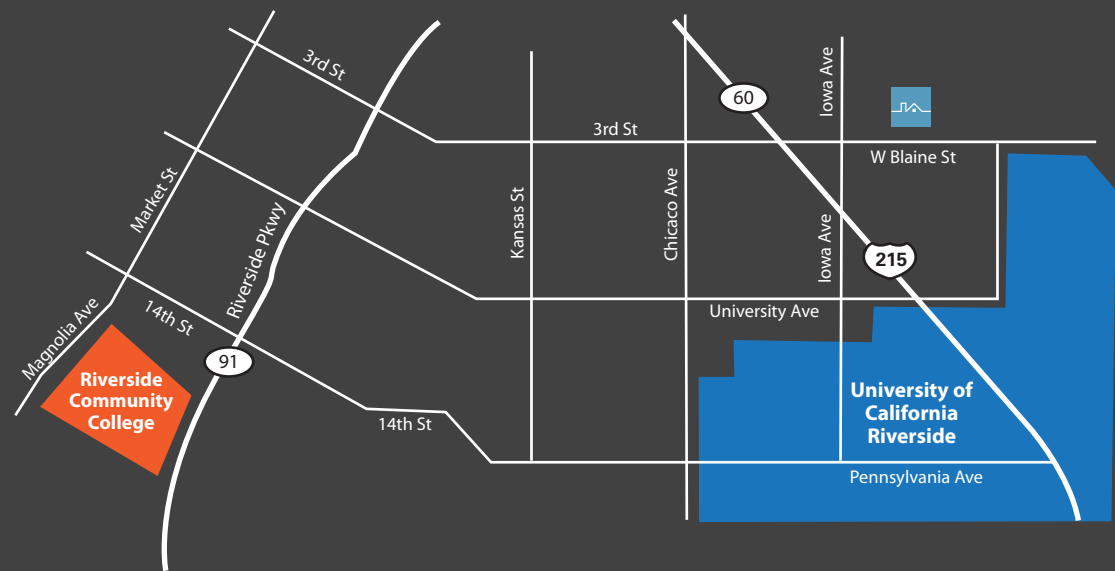

Smart.Location.

Smart Start.

STUDENT LIVING
REDEFINED